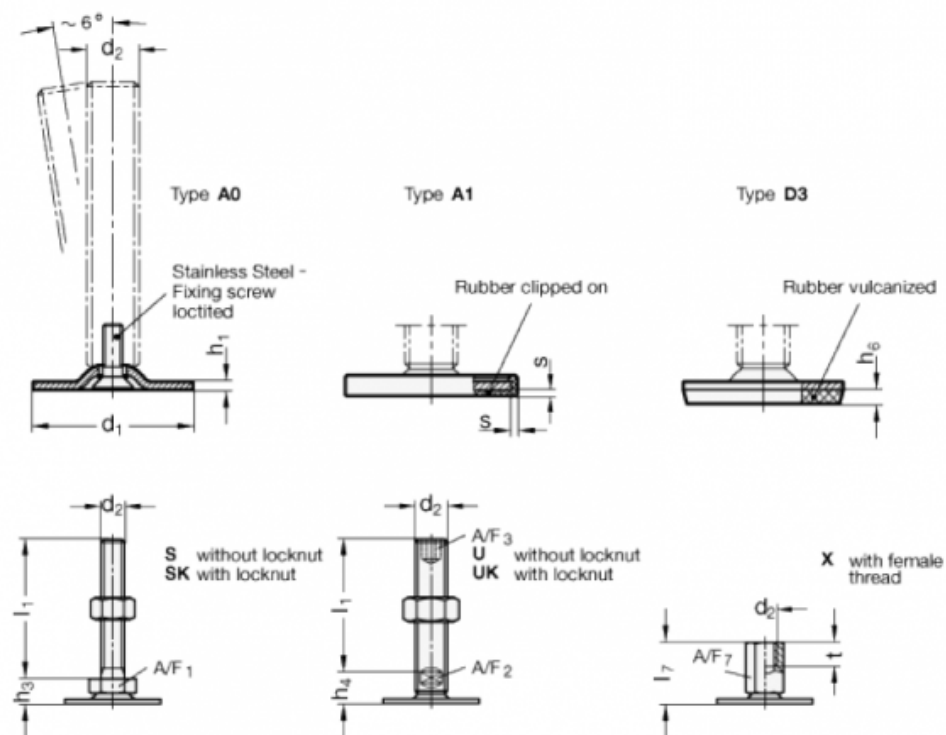

Data Sheet

Article number: 204040M1280A1S

Description: E+G levelling foot
GN 40-40-M12-80-A1-S

Note: S Without nut, External hexagon at the bottom

Measures

A/F1	=	17
d1	=	40
d2	=	M12
h1	=	2
h3	=	11
h6	=	
l1	=	80
s	=	1.5